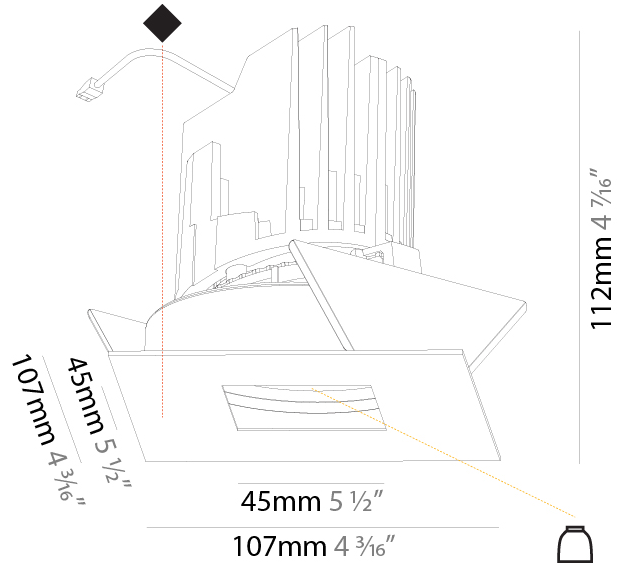

GENERAL

Series: Bioniq
Subseries: Bioniq Square Pinhole
Brand: Prolight
Division: Architectural
Mounting Type: Recessed
Mounting Location: Ceiling
Subcategory: Downlight

PHYSICAL

Shape: Square
Length (mm): 107
Length (in): 4 ³/₁₆"
Width (mm): 107
Width (in): 4 ³/₁₆"
Depth (mm): 112
Depth (in): 4 ⁷/₁₆"
Ceiling Thickness (mm): 10 / 12.5 / 15
Ceiling Thickness (in): 3/8 or 1/2 or 9/16
Min. Recessing Depth (mm): 130
Min. Recessing Depth (in): 5 ¹/₈"
Light Distribution: Adjustable / Downlight
Weight (kg): 0.463
Weight (lbs): 1.02
Fixture Finish: SSR / BKV / CWI / CRY / HAB / UFT / ITA / RUA / FTG / MYG / LOD / PUS / FRO / FUP / KIA / POP / BLS / SPG / MEY / GOH / GUM / CHC / COM / ABZ / JAG / OBR / MOS / ROR
Fixture Material: Aluminum Die Cast
Cut-out Measurements: 98mm / 3 7/8"

ELECTRICAL

Lamp Type: LED (Zhaga Standard)
Total Output Wattage (W): 15
Dimming: Dali Dimming
Driver Included: No
Driver Location: Recessed Housing
Driver Type: Constant Current - 120Vac
Housing: See components
Input Voltage (V): 120
Constant Current (MA): 350

LED

Number of LEDs: 1
Color Temperature (°K): Warm Dim
Max. Delivered Lumen (lm): 760
Nominal Lumen (lm): 1140
CRI: >90 CRI
Lamp Life (hrs): 50000

OPTICAL

Reflector°: 20 / 40 / 60
Adjustability: Rotational 355°; Tilt 30°

RATINGS AND CERTIFICATIONS

Certified By: Certified for North American Standards
IP rating: IP20