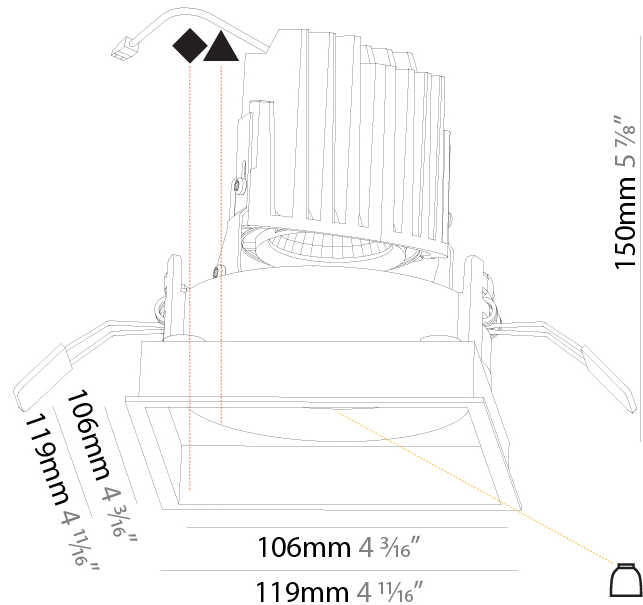

GENERAL

Series: Bioniq
Subseries: Bioniq Square Deep
Brand: Prolicht
Division: Architectural
Mounting Type: Recessed
Mounting Location: Ceiling
Subcategory: Downlight

PHYSICAL

Shape: Square
Length (mm): 119
Length (in): 4 11/16
Width (mm): 119
Width (in): 4 11/16
Depth (mm): 150
Depth (in): 5 7/8
Ceiling Thickness (mm): 10 / 12.5 / 15
Ceiling Thickness (in): 3/8 or 1/2 or 9/16
Min. Recessing Depth (mm): 170
Min. Recessing Depth (in): 6 11/16
Light Distribution: Downlight
Weight (kg): 0.592
Weight (lbs): 1.31
Fixture Finish: SSR / BKV / CWI / CRY / HAB / UFT / ITA / RUA / FTG / MYG / LOD / PUS / FRO / FUP / KIA / POP / BLS / SPG / MEY / GOH / GUM / CHC / COM / ABZ / JAG / OBR / MOS / ROR
Fixture Material: Aluminum Die Cast
Cut-out Measurements: 114mm / 4 1/2" x 114mm / 4 1/2"

ELECTRICAL

Lamp Type: LED (Zhaga Standard)
Total Output Wattage (W): 15
Dimming: Dali Dimming
Driver Included: No
Driver Location: Recessed Housing
Driver Type: Constant Current 120Vac
Housing: See components
Input Voltage (V): 120
Constant Current (MA): 350

LED

Number of LEDs: 1
Color Temperature (°K): Warm Dim
Max. Delivered Lumen (lm): 760
Nominal Lumen (lm): 1140
CRI: >90 CRI
Lamp Life (hrs): 50000

OPTICAL

Reflector°: 20 / 40 / 60
Adjustability: Rotational 355°; Tilt 30°

RATINGS AND CERTIFICATIONS

Certified By: Certified for North American Standards
IP rating: IP20