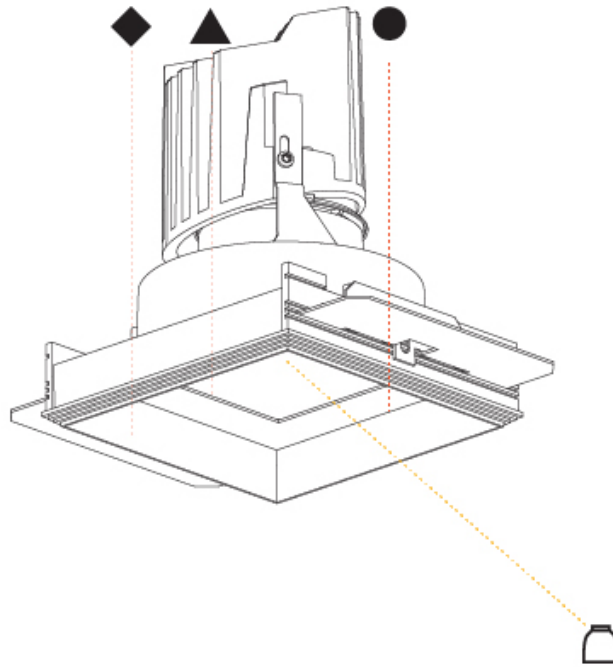

BIONIQ SQUARE DEEP COMFORT TRIMLESS

A35533-

PROJECT

TYPE

SPECIFIER

QUANTITY

DATE