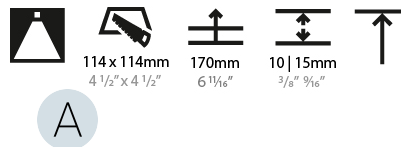

GENERAL

Series: Bioniq
Subseries: Bioniq Square Deep
Brand: Prolicht
Division: Architectural
Mounting Type: Recessed
Mounting Location: Ceiling
Subcategory: Downlight

PHYSICAL

Shape: Square
Length (mm): 119
Length (in): 4 11/16
Width (mm): 119
Width (in): 4 11/16
Depth (mm): 150
Depth (in): 5 7/8
Ceiling Thickness (mm): 10 / 12.5 / 15
Ceiling Thickness (in): 3/8 or 1/2 or 9/16
Min. Recessing Depth (mm): 170
Min. Recessing Depth (in): 6 11/16
Light Distribution: Downlight
Weight (kg): 0.592
Weight (lbs): 1.31
Fixture Finish: SSR / BKV / CWI / CRY / HAB / UFT / ITA / RUA / FTG / MYG / LOD / PUS / FRO / FUP / KIA / POP / BLS / SPG / MEY / GOH / GUM / CHC / COM / ABZ / JAG / OBR / MOS / ROR
Fixture Material: Aluminum Die Cast
Cut-out Measurements: 114mm / 4 1/2" x 114mm / 4 1/2"

ELECTRICAL

Lamp Type: LED (Zhaga Standard)
Total Output Wattage (W): 15
Dimming: Dali Dimming
Driver Included: No
Driver Location: Recessed Housing
Driver Type: Constant Current 120Vac
Housing: See components
Input Voltage (V): 120
Constant Current (MA): 350

LED

Number of LEDs: 1
Color Temperature (°K): Warm Dim
Max. Delivered Lumen (lm): 760
Nominal Lumen (lm): 1140
CRI: >90 CRI
Lamp Life (hrs): 50000

OPTICAL

Reflector°: 20 / 40 / 60
Adjustability: Rotational 355°; Tilt 30°

RATINGS AND CERTIFICATIONS

Certified By: Certified for North American Standards
IP rating: IP20