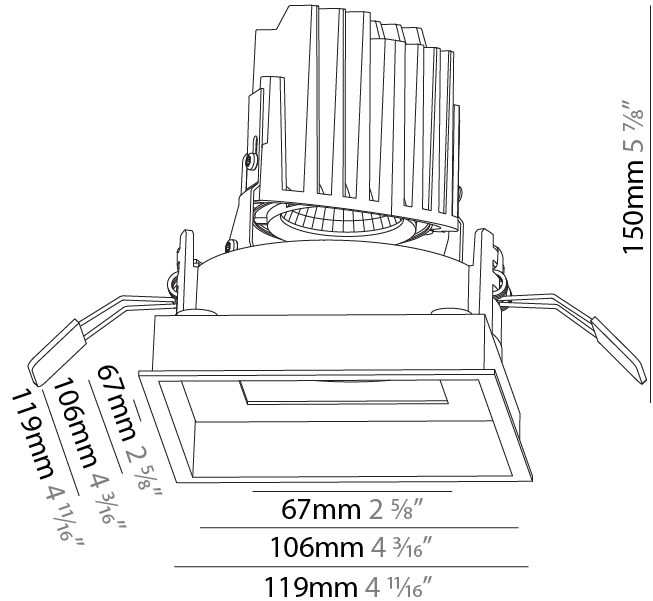

GENERAL

Series: Bioniq
Subseries: Bioniq Square Deep Comfort
Brand: Prolicht
Division: Architectural
Mounting Type: Recessed
Mounting Location: Ceiling
Subcategory: Downlight

PHYSICAL

Shape: Square
Length (mm): 119
Length (in): 4 11/16
Width (mm): 119
Width (in): 4 11/16
Depth (mm): 150
Depth (in): 5 7/8
Ceiling Thickness (mm): 10 / 12.5 / 15
Ceiling Thickness (in): 3/8 or 1/2 or 9/16
Min. Recessing Depth (mm): 170
Min. Recessing Depth (in): 6 11/16
Light Distribution: Downlight
Weight (kg): 0.656
Weight (lbs): 1.45
Fixture Finish: SSR / BKV / CWI / CRY / HAB / UFT / ITA / RUA / FTG / MYG / LOD / PUS / FRO / FUP / KIA / POP / BLS / SPG / MEY / GOH / GUM / CHC / COM / ABZ / JAG / OBR / MOS / ROR
Fixture Material: Aluminum Die Cast
Cut-out Measurements: 114mm / 4 1/2" x 114mm / 4 1/2"

ELECTRICAL

Lamp Type: LED (Zhaga Standard)
Total Output Wattage (W): 15
Dimming: Dali Dimming
Driver Included: No
Driver Location: Recessed Housing
Driver Type: Constant Current - 120Vac
Housing: See components
Input Voltage (V): 120
Constant Current (MA): 350

LED

Number of LEDs: 1
Color Temperature (°K): Warm Dim
Max. Delivered Lumen (lm): 760
Nominal Lumen (lm): 1140
CRI: >90 CRI
Lamp Life (hrs): 50000

OPTICAL

Reflector: 20 / 40 / 60

RATINGS AND CERTIFICATIONS

Certified By: Certified for North American Standards
IP rating: IP20