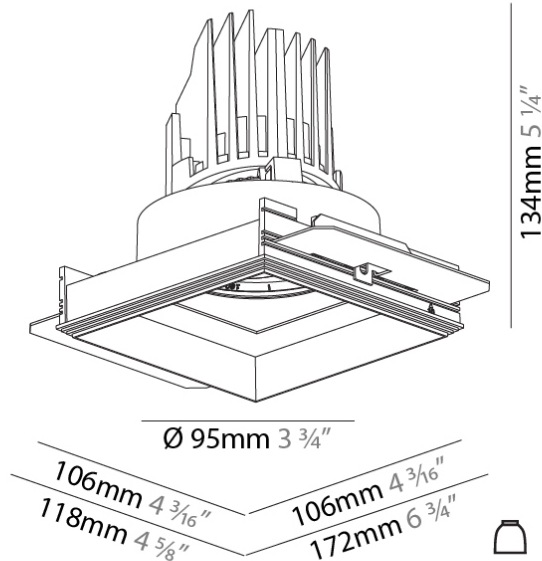

Cut-out Measurements: 120mm / 4 3/4" x 120mm / 4 3/4"
Upon Request: Unique Ceiling Thickness

ELECTRICAL

Lamp Type: LED (Zhaga Standard)
Input Wattage (W): 16.5
Total Output Wattage (W): 14.7
Dimming: Dali Dimming
Driver Included: No
Driver Location: Recessed Housing
Driver Type: Constant Current - 120Vac
Driver Class: Class 2
Housing: See Components
Input Voltage (V): 120
Constant Current (MA): 350

LED

Number of LEDs: 1
Max. Delivered Lumen (lm): 770
Nominal Lumen (lm): 1140
CRI: >90 CRI
Lamp Life (hrs): 50000
Upon Request: RGB-W Tunable White Special Color Temperature Special LED

OPTICAL

Reflector: 20 / 40 / 60
Adjustability: Rotational 355°; Tilt 30°
Upon Request: Special Beam Angles

RATINGS AND CERTIFICATIONS

UL Listed, ETL Listed, CE, RoHS, Energy Star, FCC, IEC, VDE, TÜV, and other international standards. For assistance on 'custom' specifications, contact zteam@zaneen.com. In a constant effort to supply the best product, we reserve the right to change specifications or materials without notice. The most recent specification sheets are found at zaneen.com
IP rating: IP20