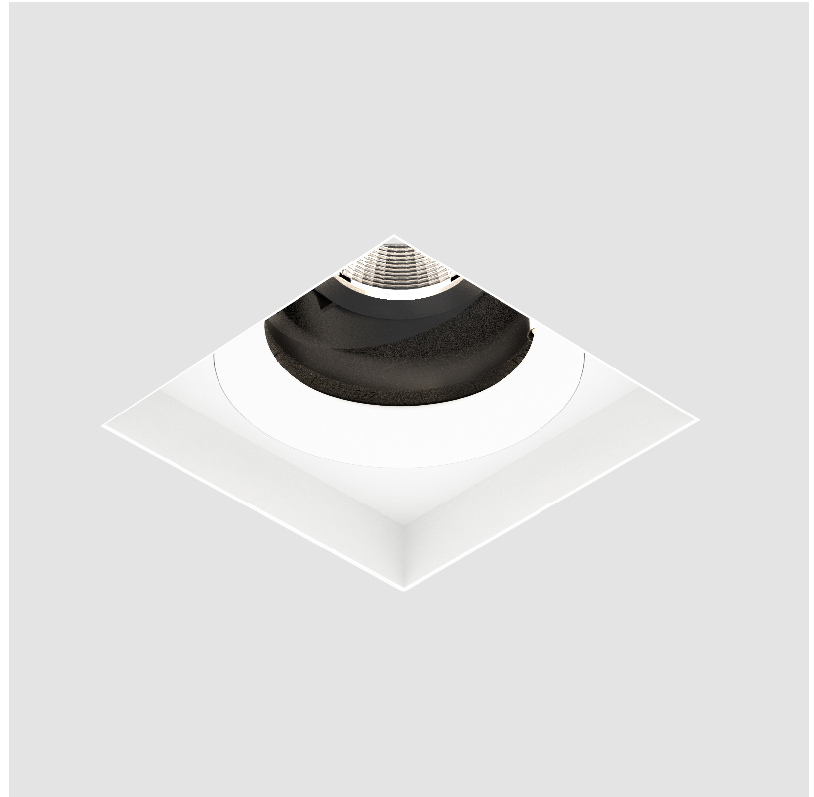

ELECTRICAL

Lamp Type: LED (Zhaga Standard)
Input Wattage (W): 16.5
Total Output Wattage (W): 14.7
Dimming: Dali Dimming
Driver Included: No
Driver Location: Recessed Housing
Driver Type: Constant Current - 120Vac
Driver Class: Class 2
Housing: See Components
Input Voltage (V): 120
Constant Current (MA): 350

LED

Number of LEDs: 1
Max. Delivered Lumen (lm): 770
Nominal Lumen (lm): 1140
CRI: >90 CRI
Lamp Life (hrs): 50000
Upon Request: RGB-W Tunable White Special Color Temperature Special LED

OPTICAL

Reflector°: 20 / 40 / 60
Adjustability: Rotational 355°; Tilt 30°
Upon Request: Special Beam Angles

RATINGS AND CERTIFICATIONS

Certified By: Certified for North American Standards
Zaneen Group Inc. © 2024, P-1806-588-3382, P-06-247-9319, www.zaneen.com

Patents: IP20
Add 'INT' to the end of the existing Model #. For assistance on 'custom' specifications, contact zteam@zaneen.com.
In a constant effort to supply the best product, we reserve the right to change specifications or materials without notice. The most recent specification sheets are found at zaneen.com