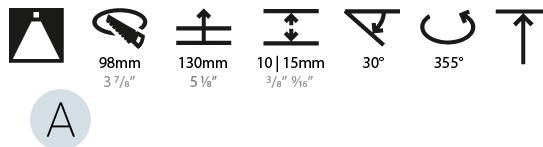

GENERAL

Series: Bioniq
Subseries: Bioniq Square Pinhole
Brand: Prolight
Division: Architectural
Mounting Type: Recessed
Mounting Location: Ceiling
Subcategory: Downlight

PHYSICAL

Shape: Square
Length (mm): 107
Length (in): 4 ³/₁₆"
Width (mm): 107
Width (in): 4 ³/₁₆"
Depth (mm): 112
Depth (in): 4 ⁷/₁₆"
Ceiling Thickness (mm): 10 / 12.5 / 15
Ceiling Thickness (in): 3/8 or 1/2 or 9/16
Min. Recessing Depth (mm): 130
Min. Recessing Depth (in): 5 ¹/₈"
Light Distribution: Adjustable / Downlight
Weight (kg): 0.463
Weight (lbs): 1.02
Fixture Finish: SSR / BKV / CWI / CRY / HAB / UFT / ITA / RUA / FTG / MYG / LOD / PUS / FRO / FUP / KIA / POP / BLS / SPG / MEY / GOH / GUM / CHC / COM / ABZ / JAG / OBR / MOS / ROR
Fixture Material: Aluminum Die Cast
Cut-out Measurements: 98mm / 3 7/8"

ELECTRICAL

Lamp Type: LED (Zhaga Standard)
Total Output Wattage (W): 15
Dimming: Dali Dimming
Driver Included: No
Driver Location: Recessed Housing
Driver Type: Constant Current - 120Vac
Housing: See components
Input Voltage (V): 120
Constant Current (MA): 350

LED

Number of LEDs: 1
Color Temperature (°K): Warm Dim
Max. Delivered Lumen (lm): 760
Nominal Lumen (lm): 1140
CRI: >90 CRI
Lamp Life (hrs): 50000

OPTICAL

Reflector°: 20 / 40 / 60
Adjustability: Rotational 355°; Tilt 30°

RATINGS AND CERTIFICATIONS

Certified By: Certified for North American Standards
IP rating: IP20