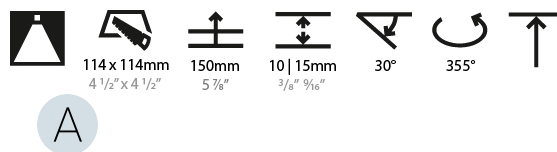

GENERAL

Series: Bioniq
Subseries: Bioniq Square Adjustable
Brand: Prolicht
Division: Architectural
Mounting Type: Recessed
Mounting Location: Ceiling
Subcategory: Downlight

PHYSICAL

Shape: Square
Length (mm): 119
Length (in): 4 11/16
Width (mm): 119
Width (in): 4 11/16
Depth (mm): 132
Depth (in): 5 3/16
Min. Recessing Depth (mm): 150
Min. Recessing Depth (in): 5 7/8
Light Distribution: Adjustable / Downlight
Weight (kg): 0.544
Weight (lbs): 1.2
Fixture Finish: SSR / BKV / CWI / CRY / HAB / UFT / ITA / RUA / FTG / MYG / LOD / PUS / FRO / FUP / KIA / POP / BLS / SPG / MEY / GOH / GUM / CHC / COM / ABZ / JAG / OBR / MOS / ROR
Fixture Material: Aluminum Die Cast
Cut-out Measurements: 114mm / 4 1/2" x 114mm / 4 1/2"

ELECTRICAL

Lamp Type: LED (Zhaga Standard)
Total Output Wattage (W): 15
Dimming: Dali Dimming
Driver Included: No
Driver Location: Recessed Housing
Driver Type: Constant Current - 120Vac
Housing: See components
Input Voltage (V): 120
Constant Current (MA): 350

LED

Number of LEDs: 1
Color Temperature (°K): Warm Dim
Max. Delivered Lumen (lm): 760
Nominal Lumen (lm): 1140
CRI: >90 CRI
Lamp Life (hrs): 50000

OPTICAL

Reflector°: 20 / 40 / 60
Adjustability: Rotational 355°; Tilt 30°

RATINGS AND CERTIFICATIONS

Certified By: Certified for North American Standards
IP rating: IP20