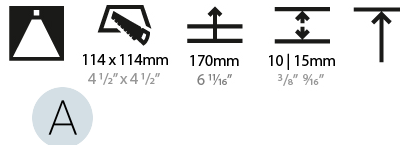

GENERAL

Series: Bioniq
Subseries: Bioniq Square Deep Comfort
Brand: Prolicht
Division: Architectural
Mounting Type: Recessed
Mounting Location: Ceiling
Subcategory: Downlight

PHYSICAL

Shape: Square
Length (mm): 119
Length (in): 4 11/16
Width (mm): 119
Width (in): 4 11/16
Depth (mm): 150
Depth (in): 5 7/8
Ceiling Thickness (mm): 10 / 12.5 / 15
Ceiling Thickness (in): 3/8 or 1/2 or 9/16
Min. Recessing Depth (mm): 170
Min. Recessing Depth (in): 6 11/16
Light Distribution: Downlight
Weight (kg): 0.656
Weight (lbs): 1.45
Fixture Finish: SSR / BKV / CWI / CRY / HAB / UFT / ITA / RUA / FTG / MYG / LOD / PUS / FRO / FUP / KIA / POP / BLS / SPG / MEY / GOH / GUM / CHC / COM / ABZ / JAG / OBR / MOS / ROR
Fixture Material: Aluminum Die Cast
Cut-out Measurements: 114mm / 4 1/2" x 114mm / 4 1/2"

ELECTRICAL

Lamp Type: LED (Zhaga Standard)
Total Output Wattage (W): 15
Dimming: Dali Dimming
Driver Included: No
Driver Location: Recessed Housing
Driver Type: Constant Current - 120Vac
Housing: See components
Input Voltage (V): 120
Constant Current (MA): 350

LED

Number of LEDs: 1
Color Temperature (°K): Warm Dim
Max. Delivered Lumen (lm): 760
Nominal Lumen (lm): 1140
CRI: >90 CRI
Lamp Life (hrs): 50000

OPTICAL

Reflector: 20 / 40 / 60

RATINGS AND CERTIFICATIONS

Certified By: Certified for North American Standards
IP rating: IP20